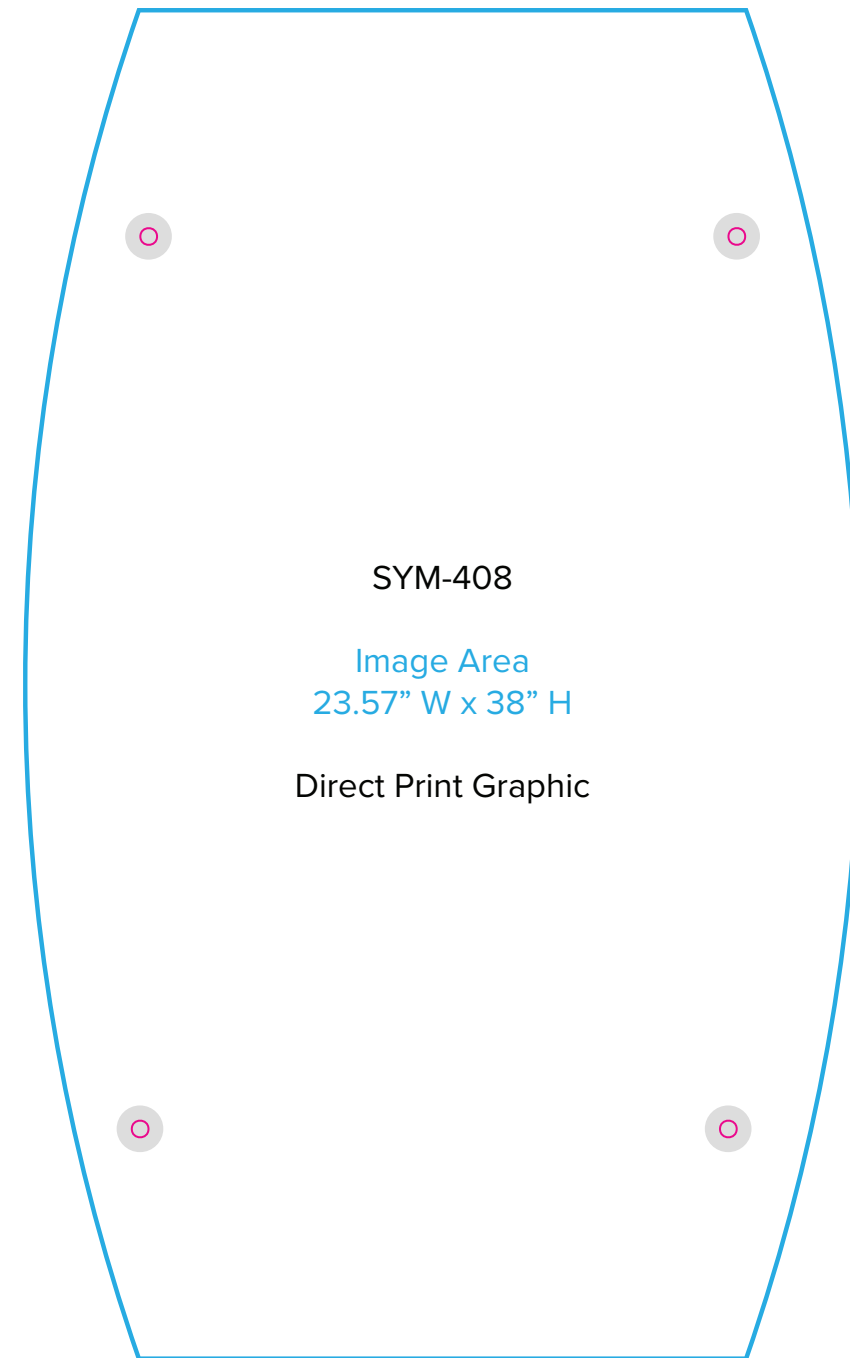

Graphic Template  
10 x 10 Inline Exhibit  
Backwall with Concave Rectangular Panel - SEG Graphic

B1,2  
(Suggested Image Placement)

Floating Graphic (B) Note:  
Attached to mount with hook and loop.  
Varying shapes can be accommodated but must be no larger than 23" x 23".

NOTE: All Raster Art (jpg, tiff,psd, png, etc.) must be at least 100 dpi at print size.  
Standard kits are often customized. Please check with Customer Service to ensure that this template matches your specific job.

Graphic Template  
Backwall Workstation Countertop – Vinyl Graphics  
Graphics **NOT** included in base price. Please request pricing.

NOTE: All Raster Art (jpg, tiff,psd, png, etc.) must be at least 100 dpi at print size.  
Standard kits are often customized. Please check with Customer Service to ensure that this template matches your specific job.

# Graphic Template Portable Counter (SYM-408) – Direct Print Graphic

NOTE: All Raster Art (jpg, tiff,psd, png, etc.) must be at least 100 dpi at print size.  
Standard kits are often customized. Please check with Customer Service to ensure that this template matches your specific job.