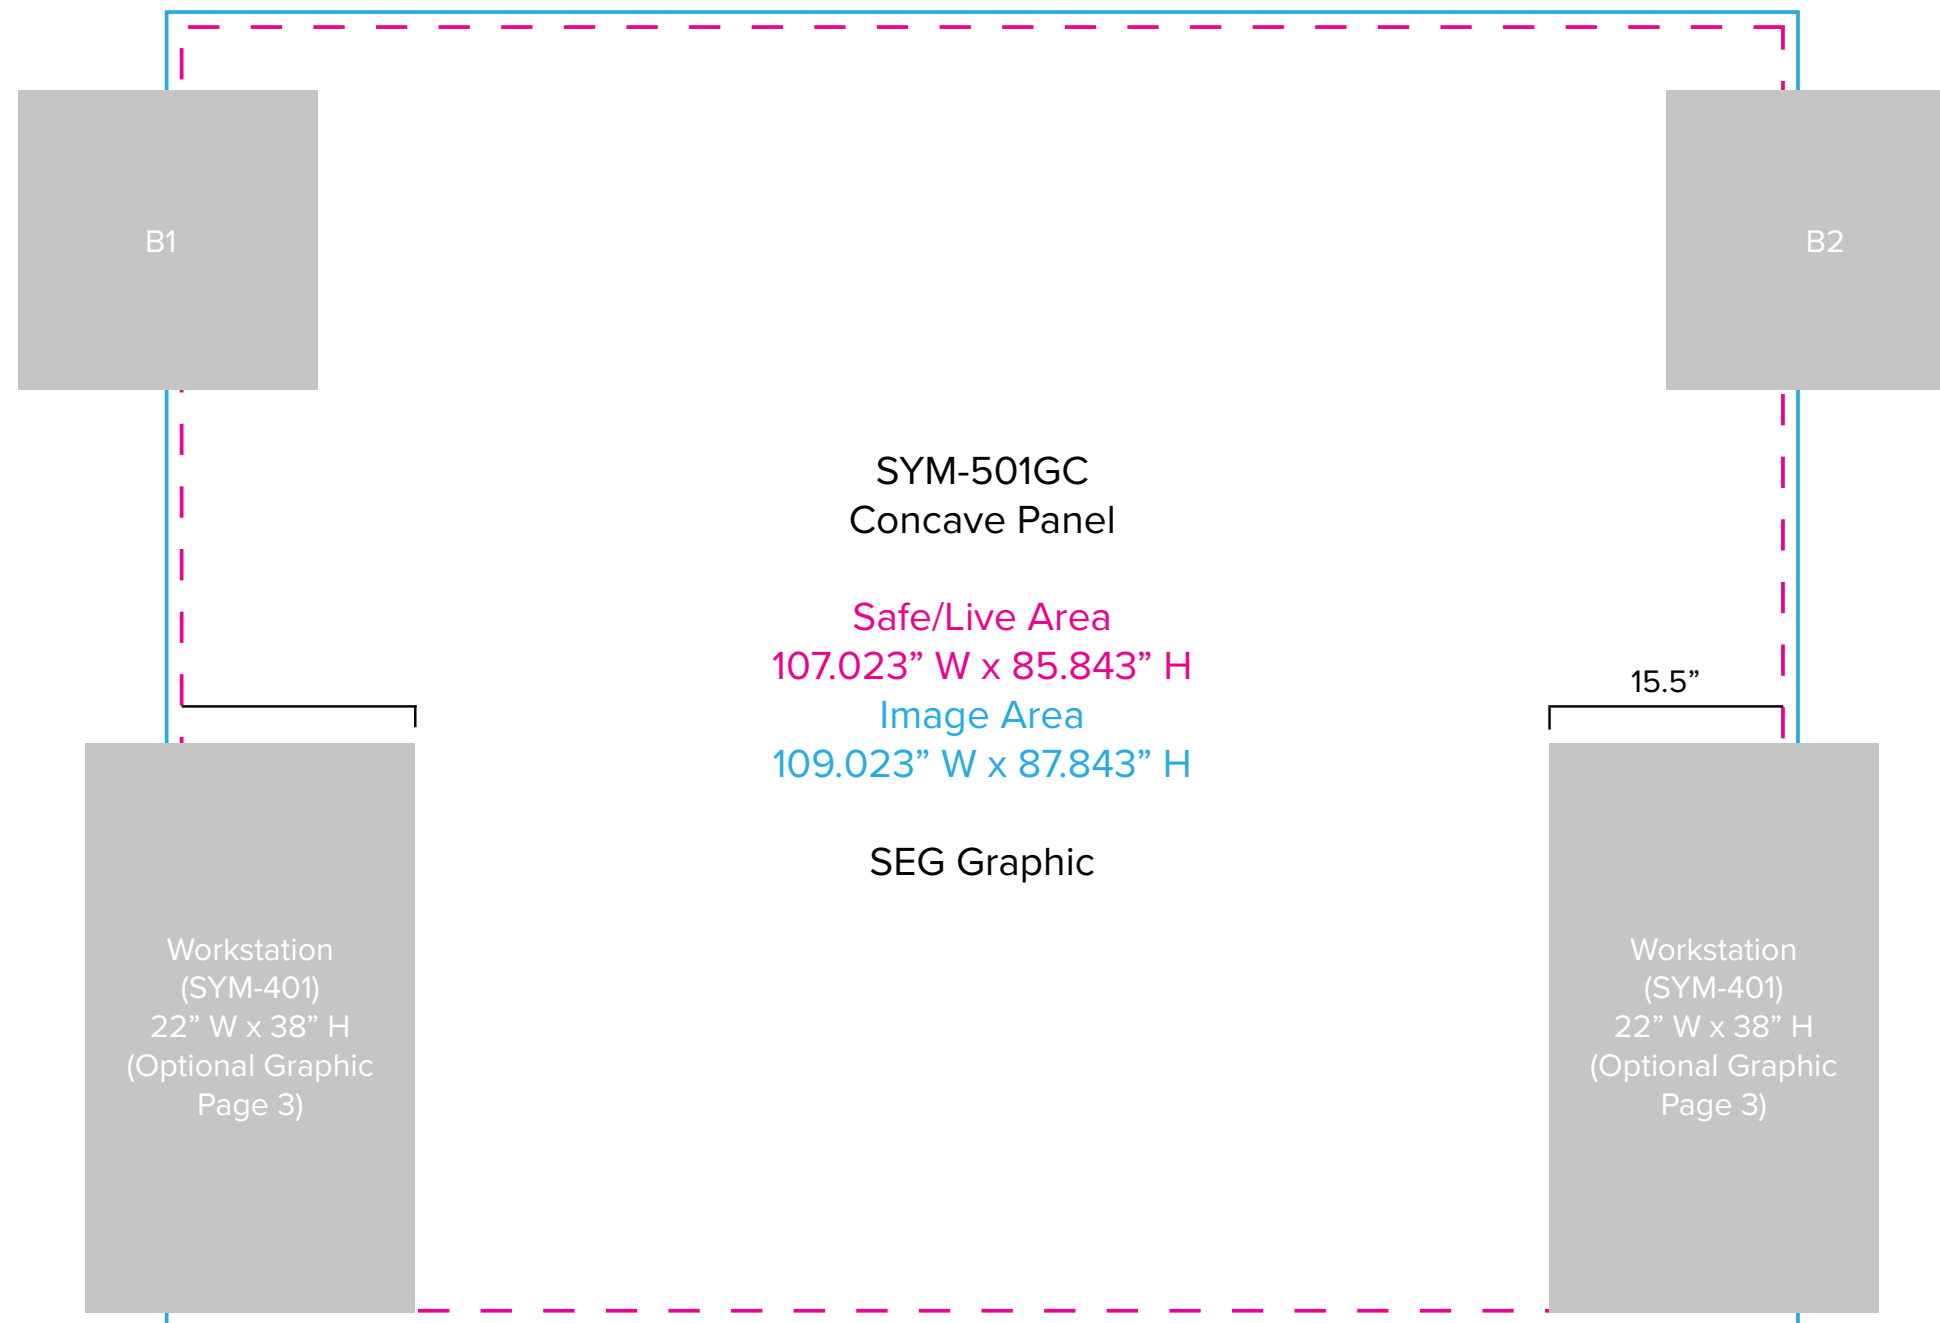

Graphic Template  
10 x 10 Inline Exhibit  
Backwall with Concave Rectangular Panel - SEG Graphic

B1,2  
(Suggested Image Placement)

Floating Graphic (B) Note:  
Attached to mount with hook and loop.  
Varying shapes can be accommodated but must be no larger than 23" x 23".

Graphic Template  
Backwall Workstation Countertop – Vinyl Graphics  
Graphics **NOT** included in base price. Please request pricing.

NOTE: All Raster Art (jpg, tiff,psd, png, etc.) must be at least 100 dpi at print size.  
Standard kits are often customized. Please check with Customer Service to ensure that this template matches your specific job.

# Graphic Template Portable Counter (SYM-408) – Direct Print Graphic

NOTE: All Raster Art (jpg, tiff,psd, png, etc.) must be at least 100 dpi at print size.  
Standard kits are often customized. Please check with Customer Service to ensure that this template matches your specific job.