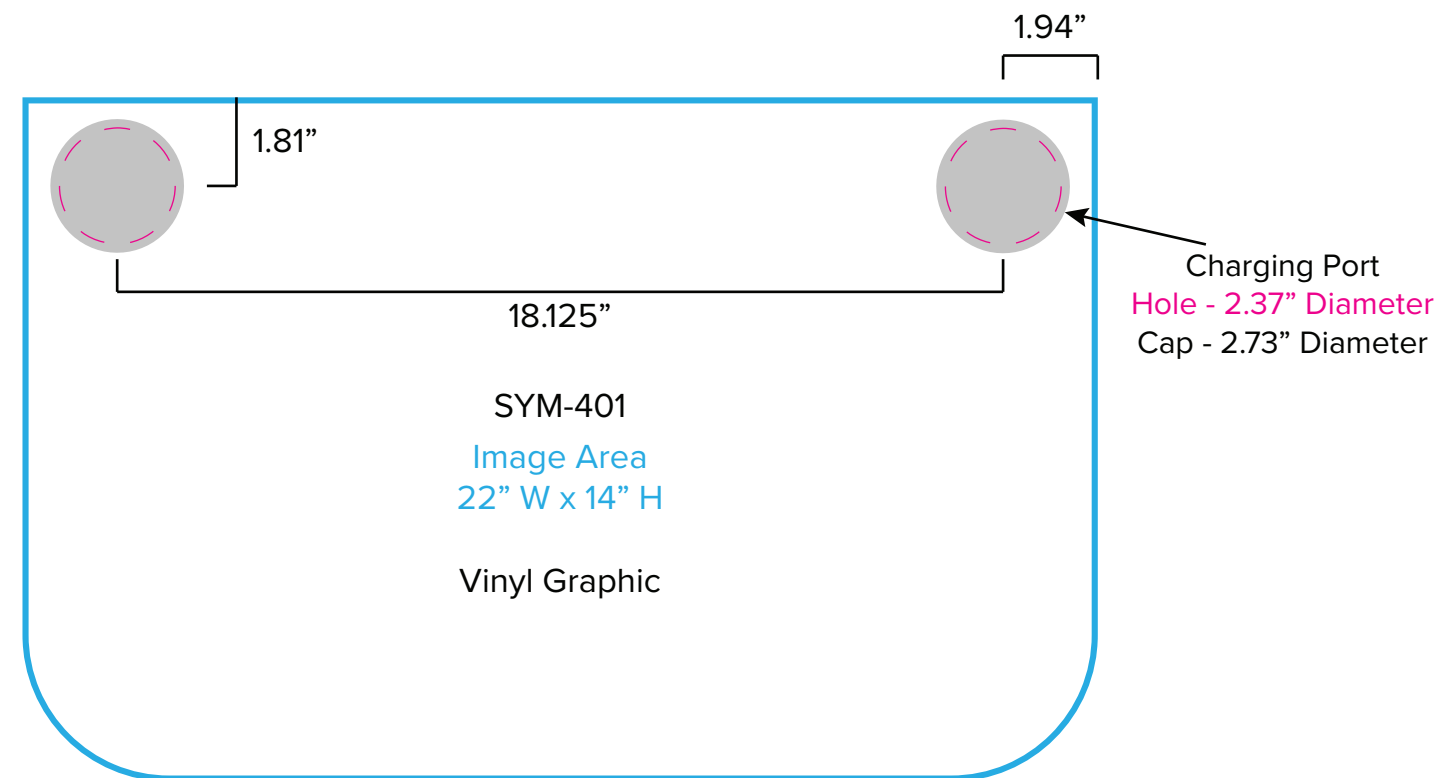

Graphic Template  
10 x 10 Inline Exhibit  
Backwall with Concave Rectangular Panel - SEG Graphic

B1,2  
(Suggested Image Placement)

Floating Graphic (B) Note:  
Attached to mount with hook and loop.  
Varying shapes can be accommodated but must be no larger than 23" x 23".

Graphic Template  
Backwall Workstation Countertop – Vinyl Graphics  
Graphics **NOT** included in base price. Please request pricing.

NOTE: All Raster Art (jpg, tiff,psd, png, etc.) must be at least 100 dpi at print size.  
Standard kits are often customized. Please check with Customer Service to ensure that this template matches your specific job.

# Graphic Template Portable Counter (SYM-408) – Direct Print Graphic

NOTE: All Raster Art (jpg, tiff,psd, png, etc.) must be at least 100 dpi at print size.  
Standard kits are often customized. Please check with Customer Service to ensure that this template matches your specific job.