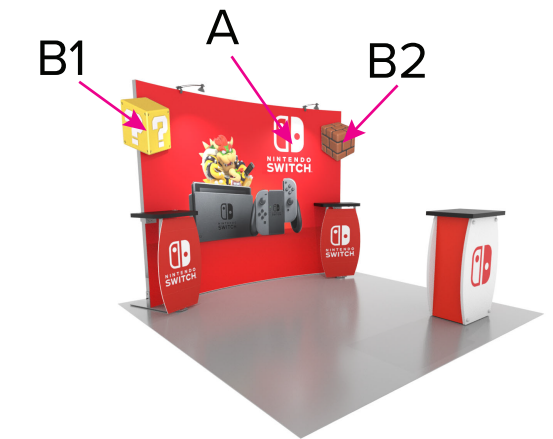

Graphic Template  
10 x 10 Inline Exhibit  
Backwall with Concave Rectangular Panel - SEG Graphic

B1,2  
(Suggested Image Placement)

Floating Graphic (B) Note:  
Attached to mount with hook and loop.  
Varying shapes can be accommodated but must be no larger than 23" x 23".

Graphic Template  
Backwall Workstation Countertop – Vinyl Graphics  
Graphics **NOT** included in base price. Please request pricing.

NOTE: All Raster Art (jpg, tiff,psd, png, etc.) must be at least 100 dpi at print size.  
Standard kits are often customized. Please check with Customer Service to ensure that this template matches your specific job.