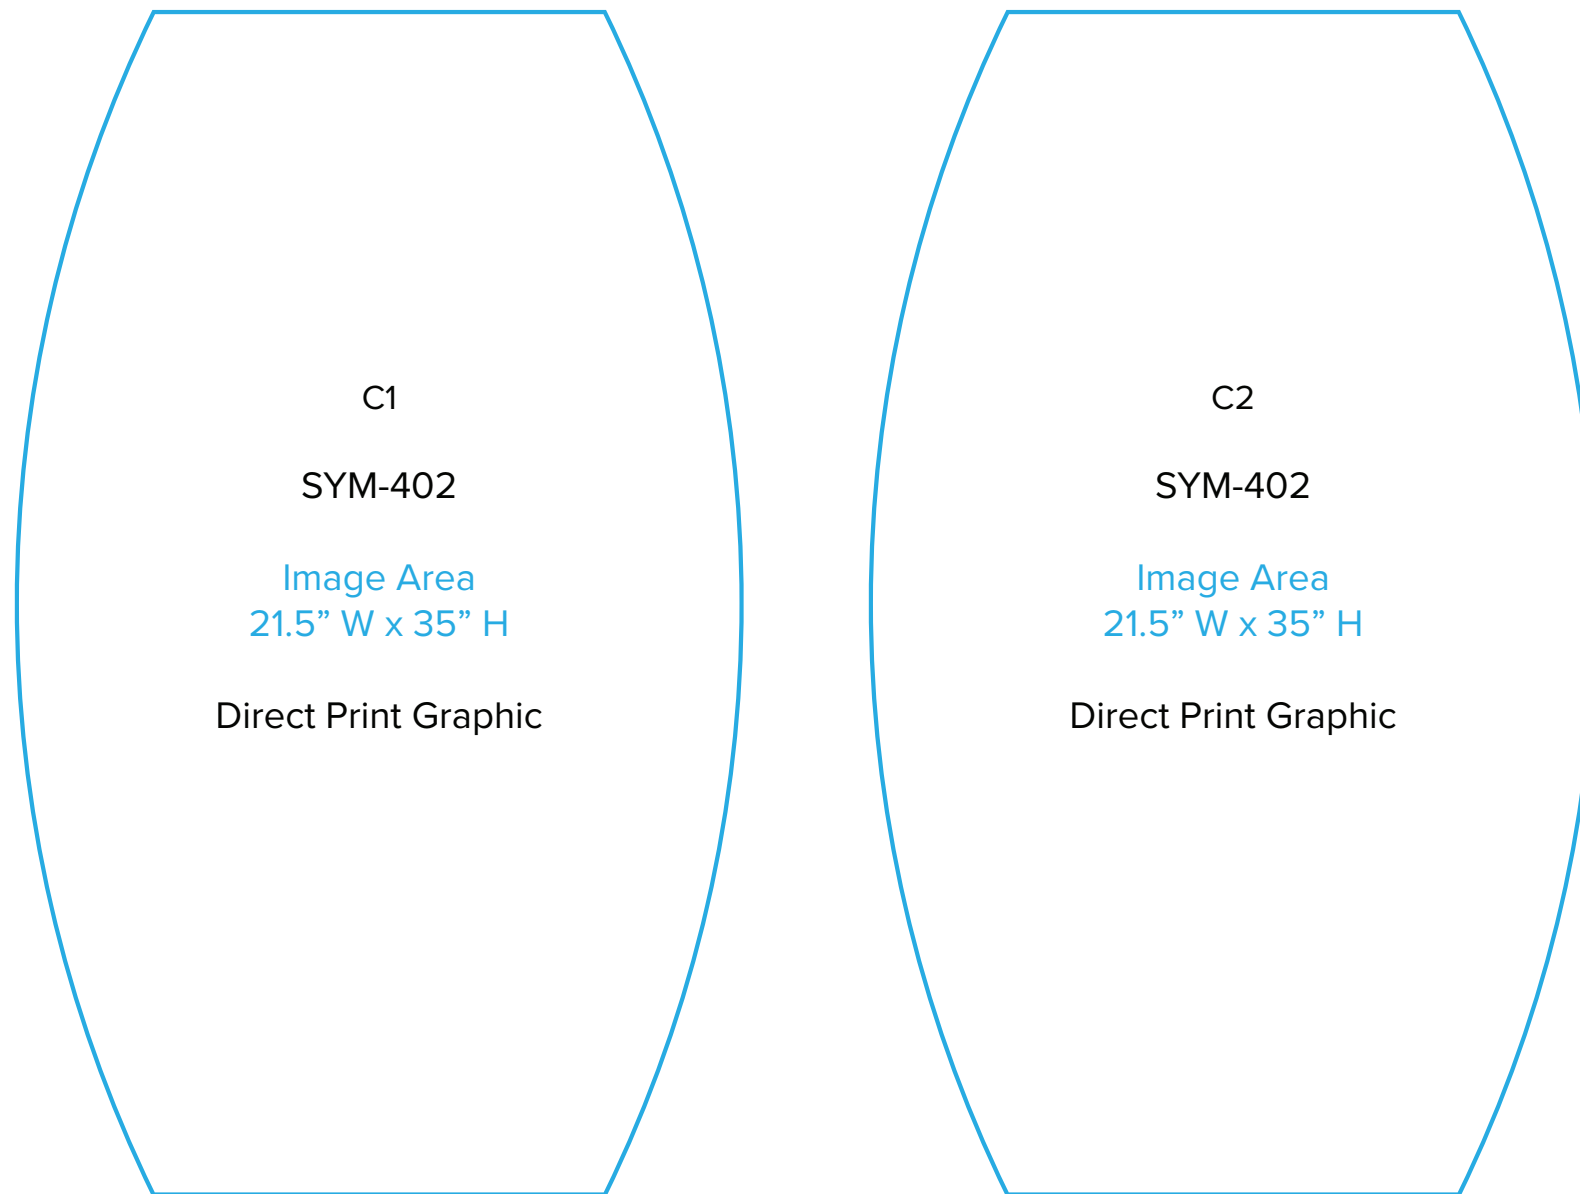

Graphic Template Backwall Workstation – Direct Print Graphic

NOTE: All Raster Art (jpg, tiff,psd, png, etc.) must be at least 100 dpi at print size.
Standard kits are often customized. Please check with Customer Service to ensure that this template matches your specific job.